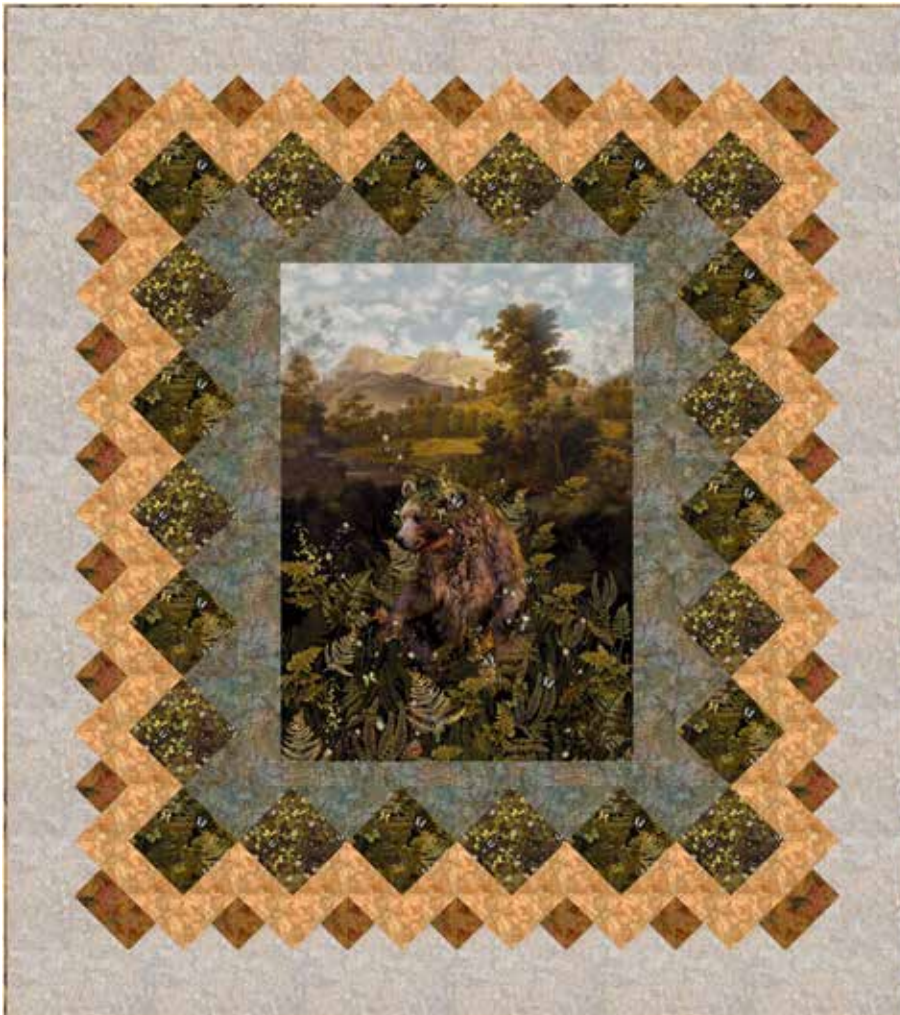

WALDEN

Finished Quilt: 62" x 74"

Quilt design by Bear Hug Quiltworks, featuring Among the Ferns, a Hoffman Spectrum Digital Print collection.

Cast your gaze on this easygoing bear in his wonderful world of ferns with this beautiful border color palette.

FABRICS	1 KIT	10 KITS
W5490 696-Bear	1 Panel	1 Bolt
W5491 466-Fauna	3/4 Yard	1 Bolt
W5519 342-Woody	5/8 Yard*	1 Bolt
885 172-Copper	3/4 Yard	1 Bolt
885 179-Toast	1 1/2 Yards	1 Bolt
885 294-Sandpiper	1 1/4 Yards	1 Bolt
1895 84-Wheat	2 1/4 Yards	2 Bolts