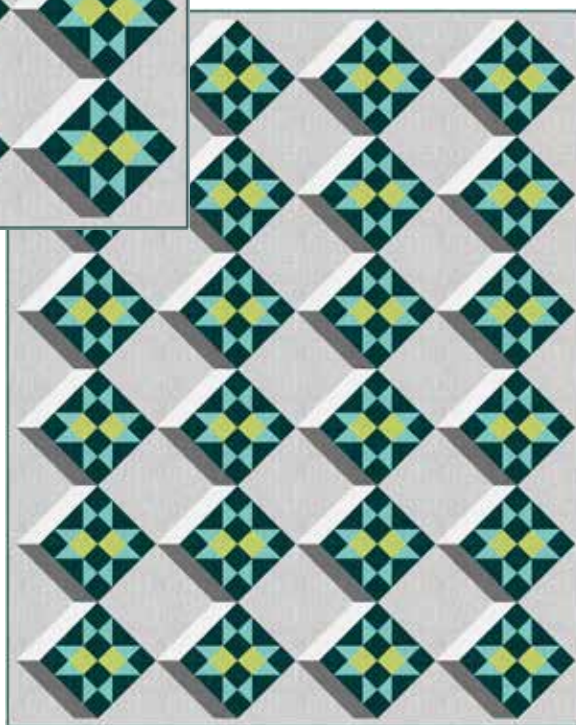

FABRICS			FABRICS		
	1 KIT	12 KITS		1 KIT	12 KITS
S4705 5-Red	1/2 Yard	1 Bolt	S4705 83-Barn Red	1/2 Yard	1 Bolt
S4705 13-Orange	1/2 Yard	1 Bolt	S4705 125-Mahogany	1/2 Yard	1 Bolt
S4705 18-Royal	1/2 Yard	1 Bolt	S4705 198-Apricot	1/2 Yard	1 Bolt
S4705 20-Natural	1/2 Yard	1 Bolt	S4705 342-Woody	1/2 Yard	1 Bolt
S4705 21-Teal	1/2 Yard	1 Bolt	S4705 566-Cornbread	1/2 Yard	1 Bolt
S4705 31-Emerald	1/2 Yard	1 Bolt	S4705 654-Dark Gray	1/2 Yard	1 Bolt
S4705 46-Plum	1/2 Yard	1 Bolt	S4705 674-Light Gray	2 1/2 Yds.	2 Bolts
S4705 60-Hunter	1/2 Yard	1 Bolt	S4705 703-Deep Teal	1 1/4 Yds.*	1 Bolt
S4705 80-Taupe	1/2 Yard	1 Bolt			

# WALL TILES 2

Finished Quilts: 56" x 77" and 74" x 92"

Quilt designs by QuiltFOX Design, featuring 24/7: Linen, a screen printed "linen" texture blender collection.

A 3-dimensional vision with the perfect combination of classic quilt elements, paired with modern design.

56" X 77"

74" X 92"

S4705 20-Natural

S4705 41-Aqua

S4705 178-Leaf

S4705 654-Dark Gray

S4705 674-Light Gray

S4705 703-Deep Teal

FABRICS	56" x 77" 1 kit	56" x 77" 7 Kits	74" x 92" 1 kit	74" x 92" 10 Kits
S4705 20-Natural	1/2 Yard	1 Bolt	3/4 Yard	1 Bolt
S4705 41-Aqua	3/4 Yard	1 Bolt	1 Yard	1 Bolt
S4705 178-Leaf	1/2 Yard	1 Bolt	1/2 Yard	1 Bolt
S4705 654-Dark Gray	1/2 Yard	1 Bolt	3/4 Yard	1 Bolt
S4705 674-Light Gray	2 Yards	1 Bolt	2 3/4 Yds.	2 Bolts
S4705 703-Deep Teal	2 Yards*	1 Bolt	2 1/2 Yds.*	2 Bolts