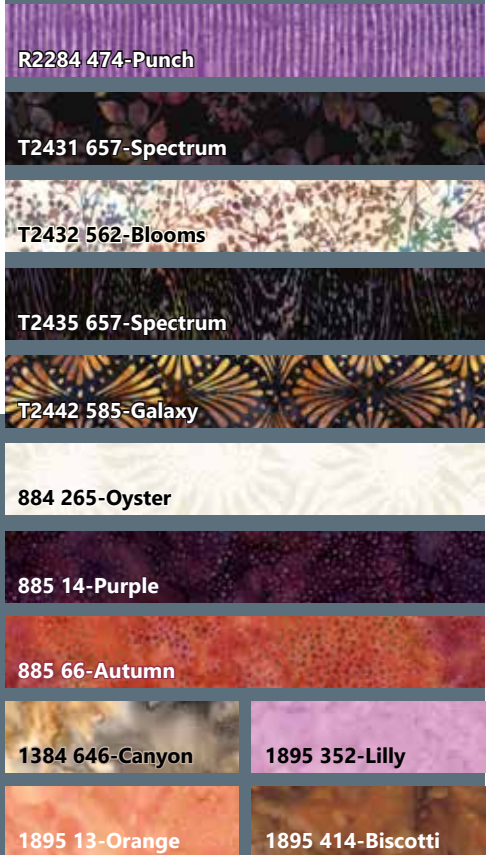

FABRICS	LONG TWIN 1 kit	LONG TWIN 12 kits	KING 1 kit	KING 12 kits
R2284 474-Punch	7/8 Yard*	1 Bolt	1 Yard	1 Bolt
T2431 657-Spectrum	1/4 Yard	1 Bolt	3/8 Yard	1 Bolt
T2432 562-Blooms	1/4 Yard	1 Bolt	1/4 Yard	1 Bolt
T2435 657-Spectrum	1/8 Yard	1 Bolt	1/4 Yard	1 Bolt
T2442 585-Galaxy	1/4 Yard	1 Bolt	1/3 Yard	1 Bolt
884 265-Oyster	4 1/2 Yds.	4 Bolts	7 Yards	6 Bolts
885 14-Purple	2 Yards	2 Bolts	2 1/4 Yds.	2 Bolts
885 66-Autumn	3/8 Yard	1 Bolt	5/8 Yard	1 Bolt
1384 646-Canyon	1/4 Yard	1 Bolt	1/4 Yard	1 Bolt
1895 13-Orange	1/3 Yard	1 Bolt	1/3 Yard	1 Bolt
1895 352-Lilly	1/8 Yard	1 Bolt	1/4 Yard	1 Bolt
1895 414-Biscotti	5/8 Yard	1 Bolt	7/8 Yard	1 Bolt

* includes binding

PURCHASE PATTERN
WhirligigDesigns.com