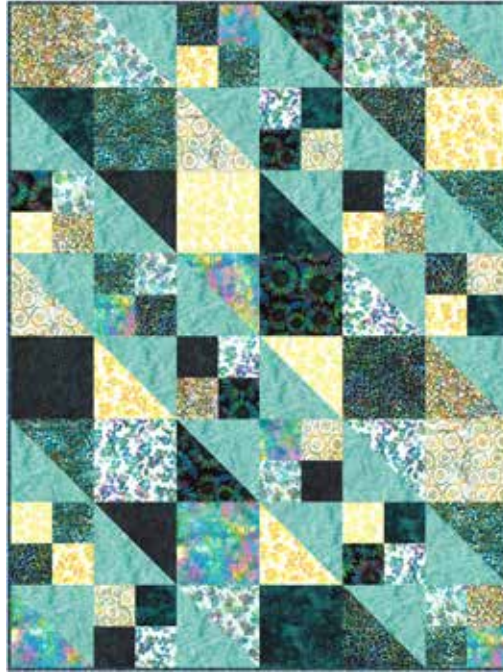

BEGINNER | 1 DAY CLASS

WILD ROVER & AKITO

Finished Wild Rover Quilt: 54" x 72"
 Finished Akito Quilt: 45" x 56"

Quilt designs by Villa Rosa Designs, featuring Hoffman Bali Batiks, the Little Miss Sunshine collection.

Like the small rainbows made from the sun shining through windows, these quilts shine bright with a bit of magic!

Villa Rosa Designs

Wild Rover (WR):
54" x 72"

Akito: 45" x 56"

WILD ROVER

AKITO

885 87-Blueberry

885 657-Spectrum

1895 41-Aqua

1895 602-Earth Day

V2530 9-Yellow

V2531 9-Yellow

V2531 667-Light Bright

V2532 667-Light Bright

V2538 577-Bayou