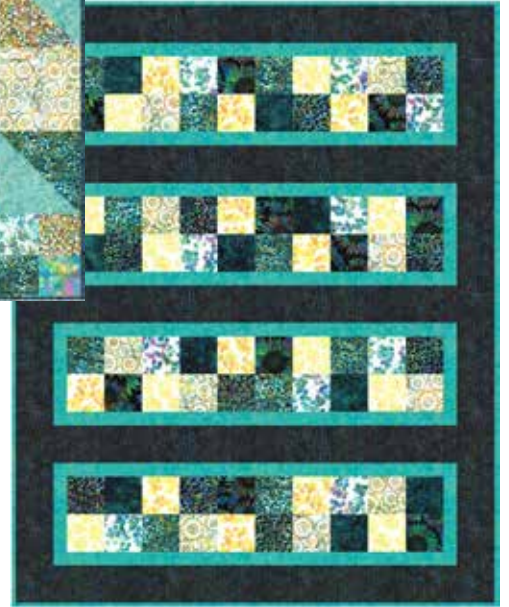

BEGINNER | 1 DAY CLASS

WILD ROVER & AKITO

Finished Wild Rover Quilt: 54" x 72"
 Finished Akito Quilt: 45" x 56"

Quilt designs by Villa Rosa Designs, featuring Hoffman Bali Batiks, the Little Miss Sunshine collection.

Like the small rainbows made from the sun shining through windows, these quilts shine bright with a bit of magic!

Villa Rosa Designs

Wild Rover (WR):
54" x 72"

Akito: 45" x 56"

WILD ROVER

AKITO

885 87-Blueberry

V2538 650-Impressionist

V2541 200-Blue Hawaiian

V2541 650-Impressionist

V2541 F7-French Blue

V2546 135-Pastel

V2546 657-Spectrum

PURCHASE PATTERNS

VillaRosaDesigns.com

FABRICS	WR 1 kit	WR 14 kits	AKITO 1 kit	AKITO 14 kits
885 87-Blueberry	5/8 Yard*	1 Bolt	—	—
885 657-Spectrum	1 FQ	1 Bolt	1 Yard	1 Bolt
1895 41-Aqua	1 Yard	1 Bolt	—	—
1895 602-Earth Day	—	—	1 Yard*	1 Bolt
V2530 9-Yellow	1 FQ	1 Bolt	1 F8	1 Bolt
V2531 9-Yellow	1 FQ	1 Bolt	1 F8	1 Bolt
V2531 667-Light Bright	1 FQ	1 Bolt	1 F8	1 Bolt
V2532 667-Light Bright	1 FQ	1 Bolt	—	—
V2538 577-Bayou	1 FQ	1 Bolt	1 F8	1 Bolt
V2538 650-Impressionist	1 FQ	1 Bolt	1 F8	1 Bolt
V2541 200-Blue Hawaiian	1 FQ	1 Bolt	1 F8	1 Bolt
V2541 650-Impressionist	1 FQ	1 Bolt	—	—
V2541 F7-French Blue	1 FQ	1 Bolt	1 F8	1 Bolt
V2546 135-Pastel	1 FQ	1 Bolt	—	—
V2546 657-Spectrum	1 FQ	1 Bolt	1 F8	1 Bolt