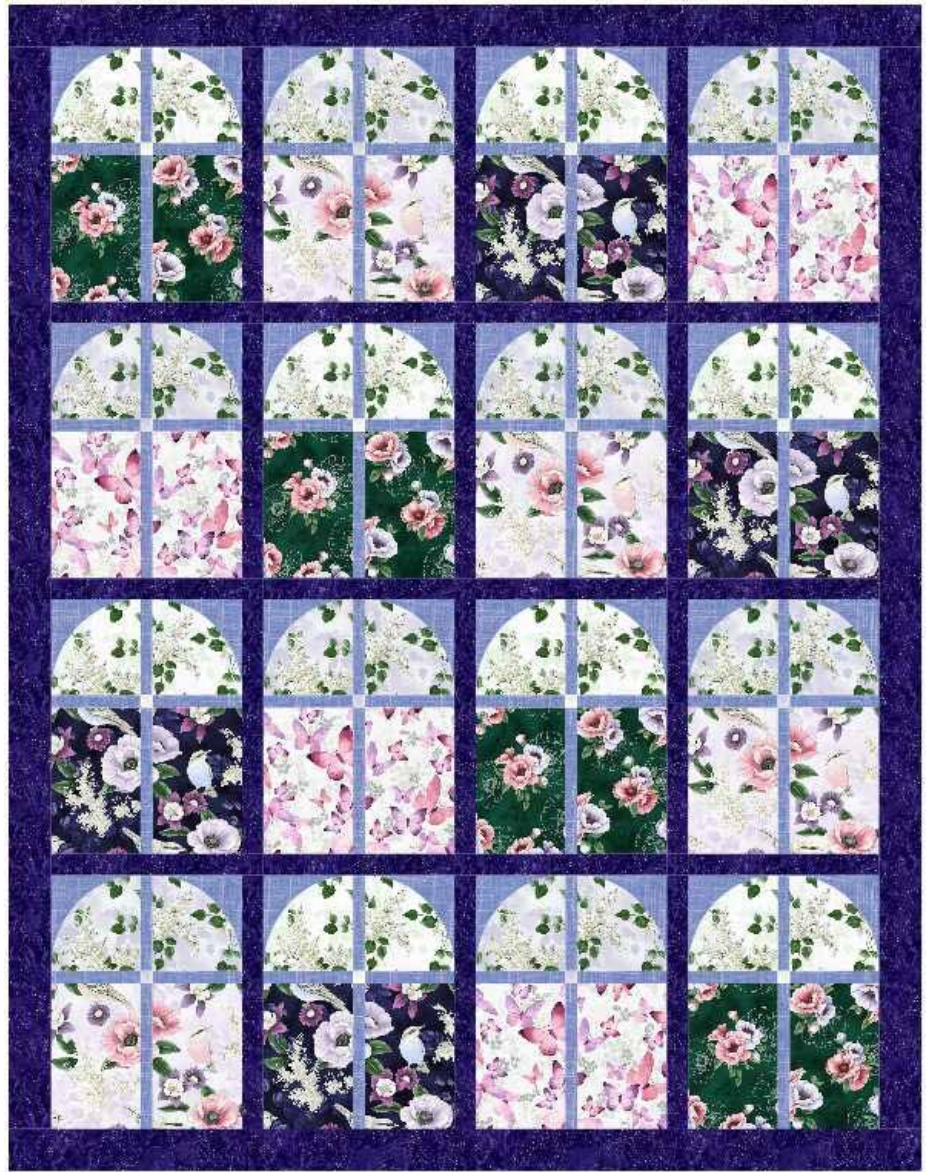

INTERMEDIATE | 1 DAY CLASS

WINDOWS

Finished Quilt: 57" x 69"

Quilt design by Gateway Quilts & Stuff, featuring Fly Freely, a screen print collection.

Check out this view!
A quilt inspired by the springtime view out a sweet window.

S4705 70-Lavender

T7760 30S-Lilac Silver

T7760 701S-Deep Amethyst Silver

T7761 702S-Deep Emerald Silver

T7762 447S-Sweet Pea Silver

T7763 30S-Lilac Silver

T7763 178S-Leaf Silver

T7764 701S-Deep Amethyst Silver

PURCHASE PATTERN
GatewayQuiltsnStuff.com

FABRICS	1 KIT	10 KITS
S4705 70-Lavender	1 1/2 Yards*	1 Bolt
T7760 30S-Lilac Silver	2/3 Yard	1 Bolt
T7760 701S-Deep Amethyst Silver	2/3 Yard	1 Bolt
T7761 702S-Deep Emerald Silver	2/3 Yard	1 Bolt
T7762 447S-Sweet Pea Silver	2/3 Yard	1 Bolt
T7763 30S-Lilac Silver	3/4 Yard	1 Bolt
T7763 178S-Leaf Silver	3/4 Yard	1 Bolt
T7764 701S-Deep Amethyst Silver	1 1/2 Yards	1 Bolt