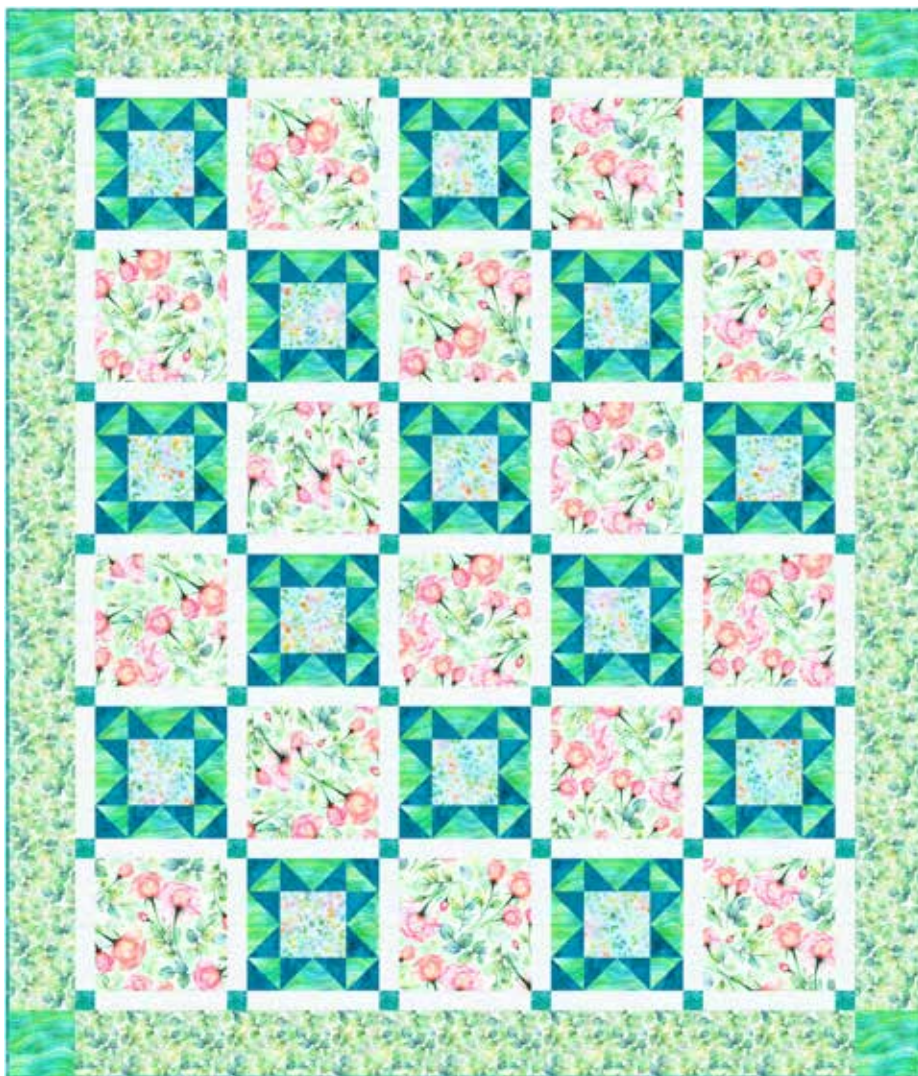

# WINTERHOLZ

Finished Quilt: 69" x 81"

Quilt design by Bear Hug Quiltworks featuring, Brilliant Blooms, a Hoffman Spectrum Digital Print collection.

Get ready to let Spring shine in with these classic blocks and joyful fabrics!

T4937 63-Rose

T4938 178-Leaf

T4939 16-Sky

T4940 115-Grass

885 536-Aquarius

1895 445-Spearmint

1895 559-Riviera

FABRICS	1 KIT	9 KITS
T4937 63-Rose	1 1/2 Yard	1 Bolt
T4938 178-Leaf	1 5/8 Yards	1 Bolt
T4939 16-Sky	3/4 Yard	1 Bolt
T4940 115-Grass	1 1/8 Yards	1 Bolt
885 536-Aquarius	1 1/4 Yards	1 Bolt
1895 445-Spearmint	1 1/4 Yards*	1 Bolt
1895 559-Riviera	1 Yard	1 Bolt