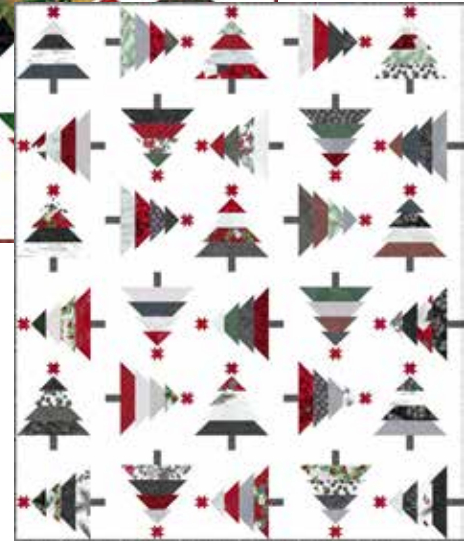

Coriander Quilts

ADVANCED BEGINNER | 1 DAY CLASS

WOODED WHIMSY

Finished Quilt: 60" x 72"

Quilt design by Coriander Quilts, featuring our Jingle Pops.

Tossed trees: both whimsical and elegant!

GOLD COLORWAY

SILVER COLORWAY

Gold Colorway

Silver Colorway

JP8 47-Gold

JP8 28-Silver

S4811 6-Brown

S4811 55-Charcoal

T4878 307-Snow

T7752 78G-Scarlet Gld.

T7752 10S-Crimson Slvr.

GOLD COLORWAY FABRICS	SILVER COLORWAY FABRICS	1 KIT	KITS
JP8 47-Gold	JP8 28-Silver	1 Pop	1 Box
S4811 6-Brown	S4811 55-Charcoal	1/8 Yard	1 Bolt
T4878 307-Snow	T4878 307-Snow	4 1/8 Yards	4 Bolts
T7752 78G-Scarlet Gold	T7752 10S-Crimson Silver	1/2 Yard	1 Bolt