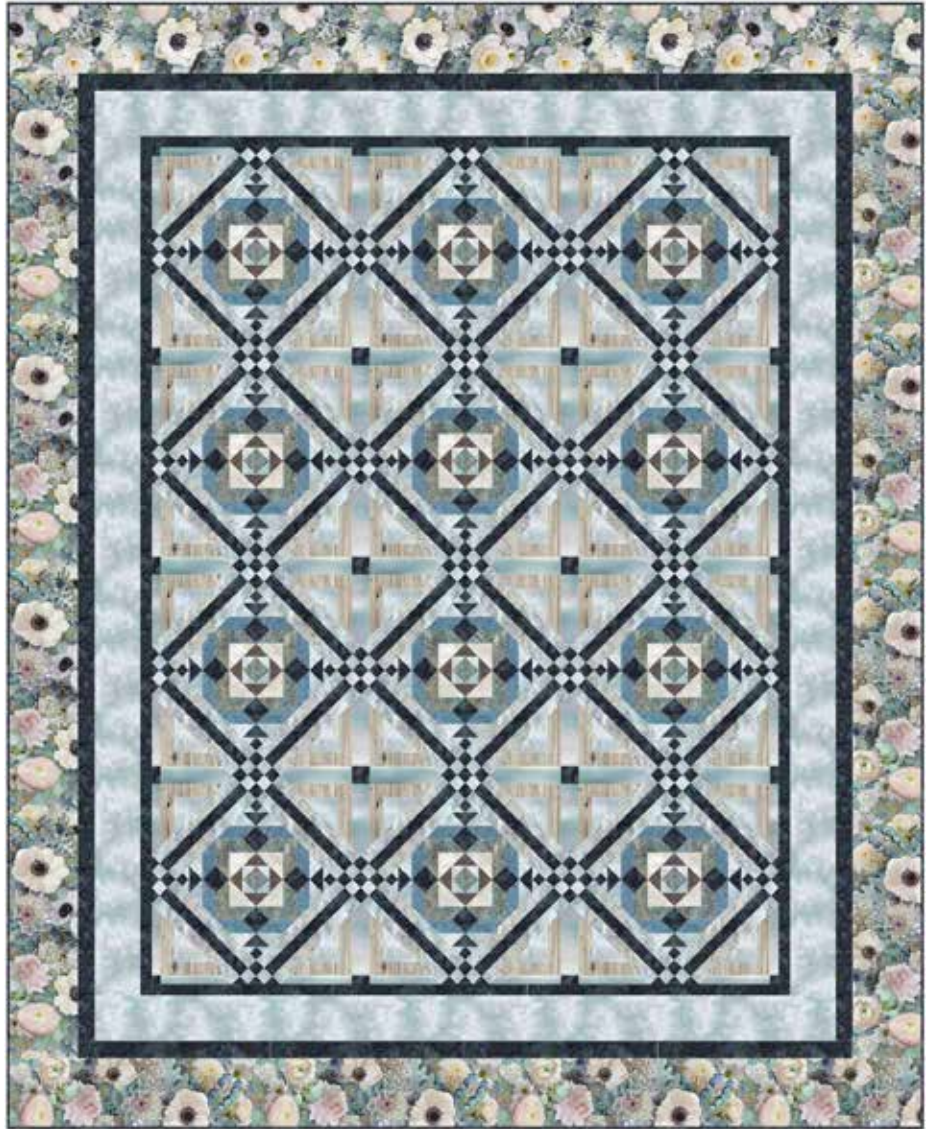

INTERMEDIATE | 1 DAY CLASS

WOODLAND FLOWERS

Finished Quilt: 88" x 99"

Quilt design by Windmill Quilts, featuring Farmhouse Blooms, a Hoffman Spectrum Digital Print collection.

This quilt brings it all together. Traditional piecing in the center and an elegant and lovely print to frame.

U5042 562-Blooms

U5043 342-Woody

U5045 190-Ice Blue

U5045 678-Neutral

U5047 708-Baby Blue

U5047 D7-Dusty Blue

U5048 16-Sky

1895 305-Gravel

1895 313-Payne's Grey

1895 513-Volcano

FABRICS	1 KIT	7 KITS	FABRICS	1 KIT	7 KITS
U5042 562-Blooms	1 7/8 Yds.	1 Bolt	U5047 D7-Dusty Blue	1/2 Yard	1 Bolt
U5043 342-Woody	1 1/8 Yds.	1 Bolt	U5048 16-Sky	7/8 Yard	1 Bolt
U5045 190-Ice Blue	2 3/8 Yds.	2 Bolts	1895 305-Gravel	1/4 Yard	1 Bolt
U5045 678-Neutral	1/4 Yard	1 Bolt	1895 313-Payne's Grey	3 1/2 Yds.*	2 Bolts
U5047 708-Baby Blue	1 1/8 Yds.	1 Bolt	1895 513-Volcano	3/8 Yard	1 Bolt