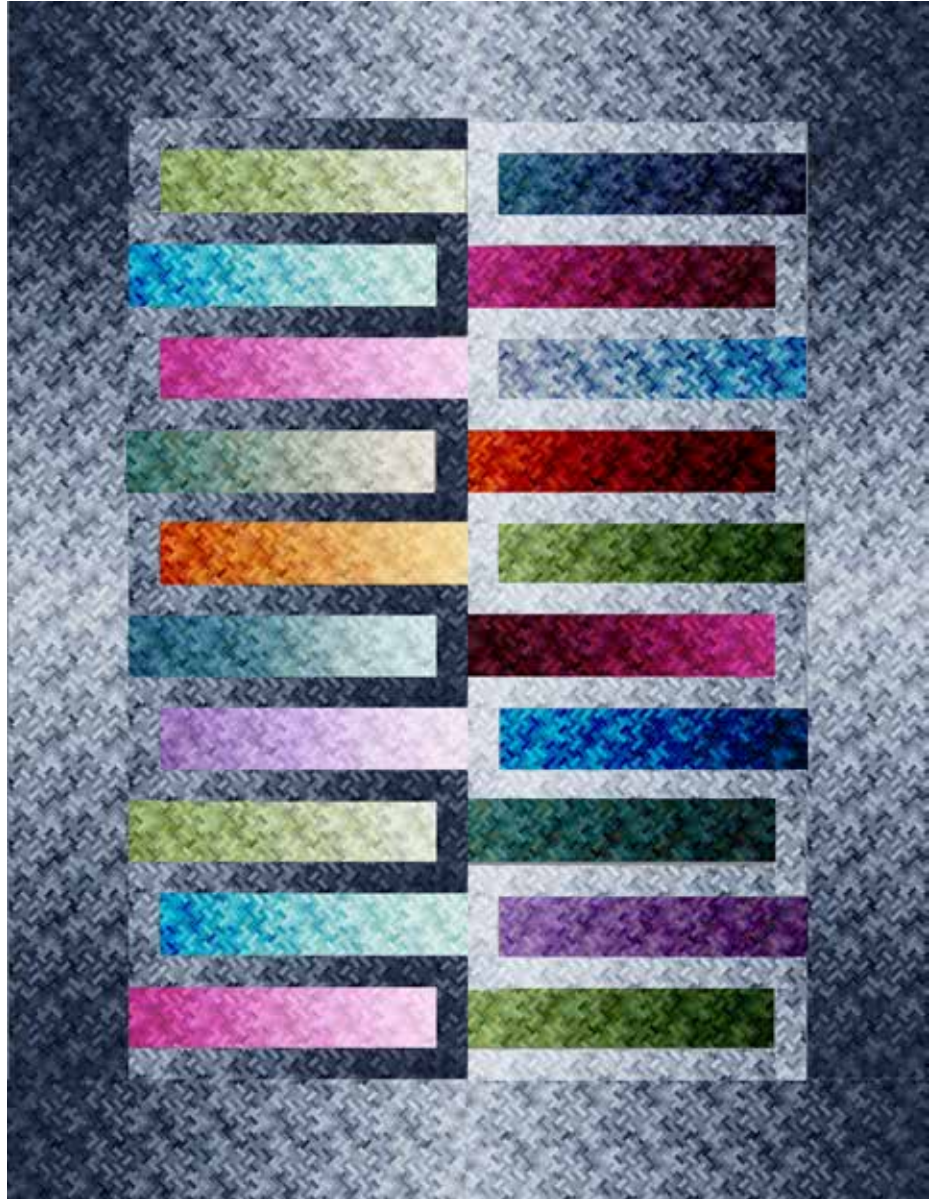

BEGINNER | 1 DAY CLASS

ZIP IT!

Finished Quilt: 60" x 78"

Quilt design by Quilt Fox Design, featuring Backsplash, a Hoffman Spectrum Digital Print collection.

A zipper of deep color and infinite texture!

R4650 44-Forest

R4650 70-Lavender

R4650 72-Magenta

R4650 151-Sunset

R4650 167-Marine

R4650 190-Ice Blue

R4650 484-Seaside

R4650 622-Cool Gray

FABRICS	1 KIT	12 KITS
R4650 44-Forest	1/4 Yard	1 Bolt
R4650 70-Lavender	1/8 Yard	1 Bolt
R4650 72-Magenta	1/4 Yard	1 Bolt
R4650 151-Sunset	1/8 Yard	1 Bolt
R4650 167-Marine	1/8 Yard	1 Bolt
R4650 190-Ice Blue	1/4 Yard	1 Bolt
R4650 484-Seaside	1/8 Yard	1 Bolt
R4650 622-Cool Gray	4 Yards*	4 Bolts