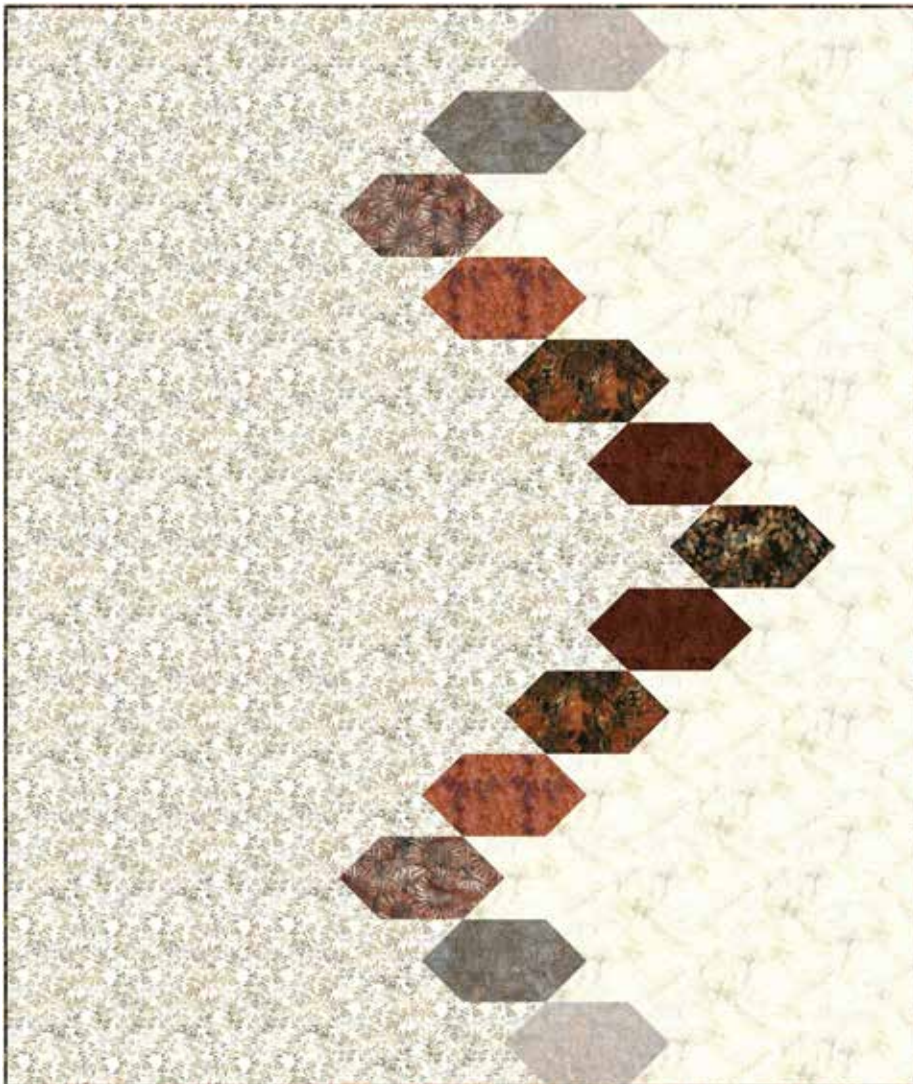

ZIPLINE

Finished Quilt: 66" x 78"

Quilt design by Bear Hug Quiltworks, featuring Hoffman Bali Batiks, the Sweet Sandalwood collection.

This zipline is a lot safer than flying through the woods hanging from a wire...and a lot more fun!

W2579 485-Funnel Cake

W2580 531-Papyrus

W2581 51-Chestnut

W2585 51-Chestnut

884 180-Walnut

885 108-Chocolate

885 508-Breakers

1895 84-Wheat

1895 168-Nutmeg

FABRICS	1 KIT	12 KITS
W2579 485-Funnel Cake	3 3/4 Yards	3 Bolts
W2580 531-Papyrus	2 1/2 Yards	2 Bolts
W2581 51-Chestnut	1/4 Yard	1 Bolt
W2585 51-Chestnut	7/8 Yard*	1 Bolt
884 180-Walnut	1/4 Yard	1 Bolt
885 108-Chocolate	1/4 Yard	1 Bolt
885 508-Breakers	1/4 Yard	1 Bolt
1895 84-Wheat	1/4 Yard	1 Bolt
1895 168-Nutmeg	1/4 Yard	1 Bolt